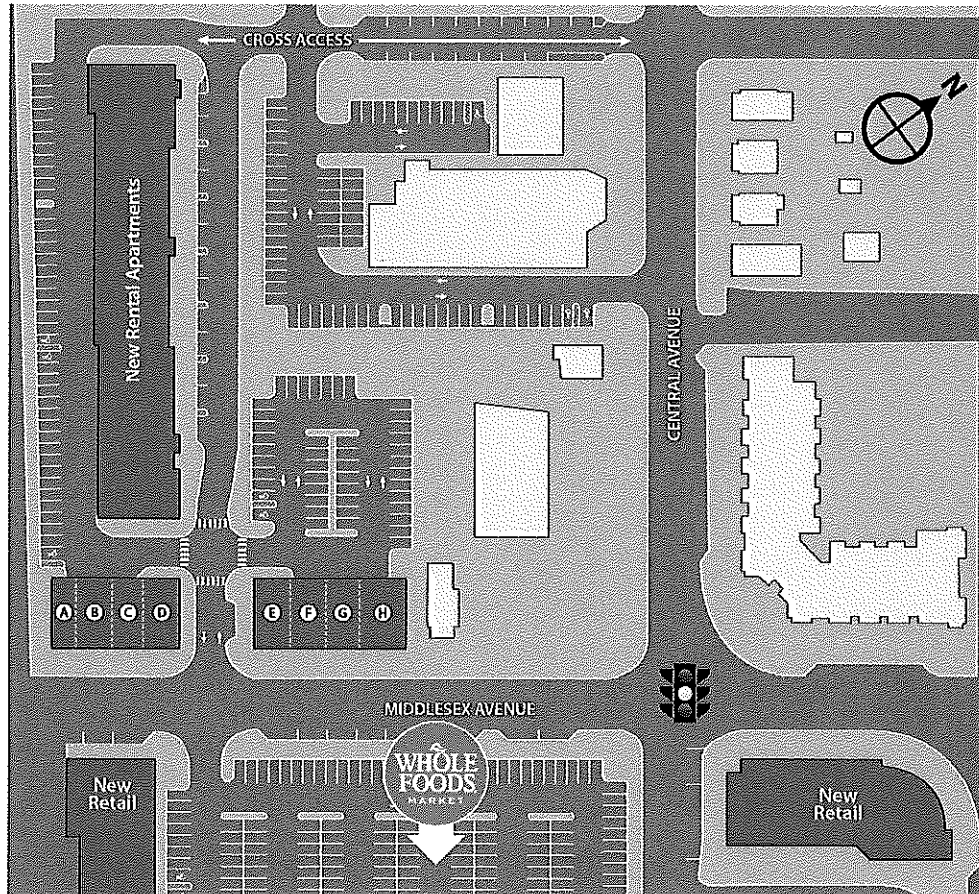

The Hub at Metuchen

SITE AVAILABILITY

-
- A & B Club Pilates -
 - C - Available - 1170 sq ft
 - D - Biggby Coffee
 - E - Available - 1275 sq ft
 - F & G Trinity Rehab
 - H - BurgerIM
-