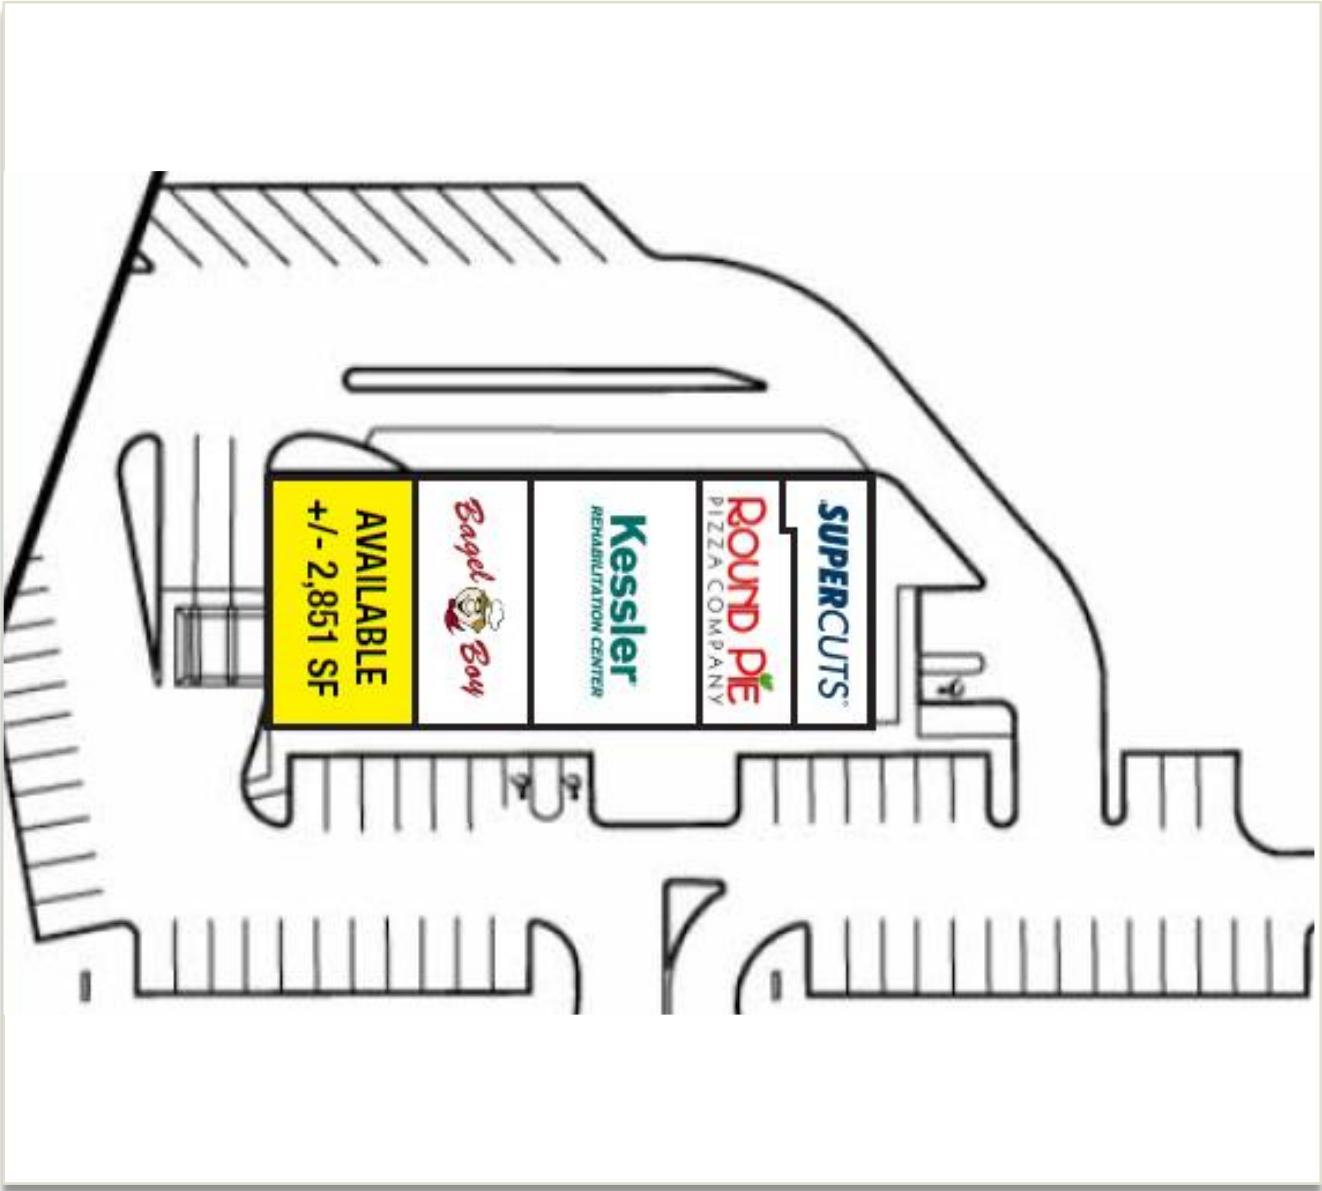

AVAILABLE
+/- 2,851 SF

JAKE BROWN PLAZA

2331 ROUTE 516

OLD BRIDGE, NJ, 08857

Center Highlights

PRIME STRIP CENTER
LOCATED AT
SIGNALIZED
INTERSECTION ON
ROUTE 516 AND JAKE
BROWN ROAD, WHICH
IS IDEALLY SITUATED
BETWEEN ROUTE 9 AND
18

EXPERIENCES A
TRAFFIC COUNT OF
OVER 18,000 VEHICLES
PER DAY

SUBJECT SITE IS
SURROUNDED BY
OFFICE AND
WAREHOUSES AS WELL
AS SEVERAL OTHER
RETAILERS, BUSINESSES
AND MUNICIPAL
SPORTS FIELDS

CROSS EASEMENT
WITH ADJACENT FIVE
BUILDING OFFICE
PARK

VISIBLE SIGNAGE
AVAILABILITY ON BOTH
FACADE AND LARGE
MONUMENT SIGN

Tenant Mix

- ▶ Bagel Boy
- ▶ Kessler Physical Therapy
- ▶ Rolles Gracie Academy
- ▶ Round Pie Pizza
- ▶ Supercuts

Site Plan

Location Map