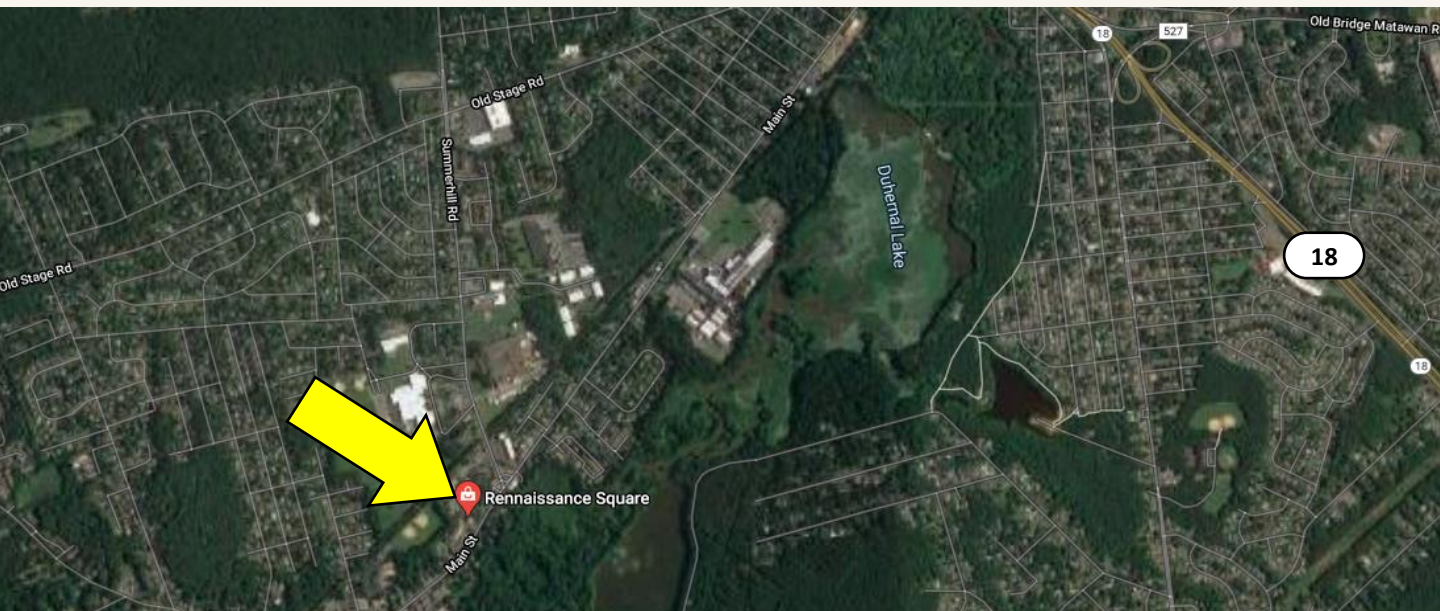

# LAST SPACE AVAILABLE

## Renaissance Square – Spotswood’s Premier Center

- Entrances from highly trafficked Main Street and Summer Hill Road
  - 2,243 sf white box
  - Ample parking
- Monument signage available on Main St
- Join Dunkin Donuts, Bubbakoo’s, DaVita, UPS Store, and more